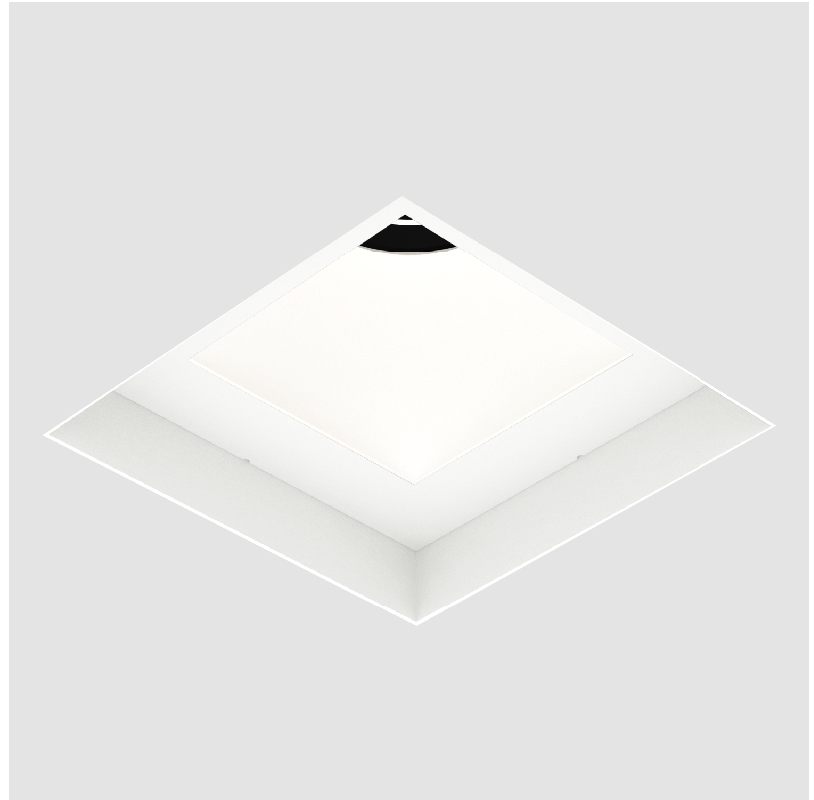

PHYSICAL

Shape: Square
Length (mm): 106
Length (in): 4 3/16
Width (mm): 106
Width (in): 4 3/16
Height (mm): 150
Height (in): 5 7/8
Ceiling Thickness (mm): 10 / 12.5 / 15 / 25
Ceiling Thickness (in): 3/8 or 1/2 or 9/16 or 1
Min. Recessing Depth (mm): 170
Min. Recessing Depth (in): 6 11/16
Light Distribution: Downlight
Weight (kg): 0.769
Weight (lbs): 1.69
Fixture Finish: SSR / BKV / CWI / CRY / HAB / UFT / ITA / RUA / FTG / MYG / LOD / PUS / FRO / FUP / KIA / POP / BLS / SPG / MEY / GOH / GUM / CHC / COM / ABZ / JAG / OBR / MOS / ROR
Fixture Material: Aluminum Die Cast
Cut-out Measurements: 120mm / 4 3/4" x 120mm / 4 3/4"
Upon Request: Unique Ceiling Thickness

ELECTRICAL

Lamp Type: LED (Zhaga Standard)
Input Wattage (W): 16.5
Total Output Wattage (W): 14.7
Dimming: Dali Dimming
Driver Included: No
Driver Location: Recessed Housing
Driver Type: Constant Current - 120Vac
Driver Class: Class 2
Housing: See Components
Input Voltage (V): 120
Constant Current (MA): 350

LED

Number of LEDs: 1
Max. Delivered Lumen (lm): 770
Nominal Lumen (lm): 1140
CRI: >90 CRI
Lamp Life (hrs): 50000
Upon Request: RGB-W Tunable White Special Color Temperature Special LED

OPTICAL

Reflector: 20 / 40 / 60
Upon Request: Special Beam Angles

RATINGS AND CERTIFICATIONS

Certified By: Certified for North American Standards
IP rating: IP20
Zaneen Company Inc. © 2024, T 1800-388-3382, F 416-247-9319, www.zaneen.com